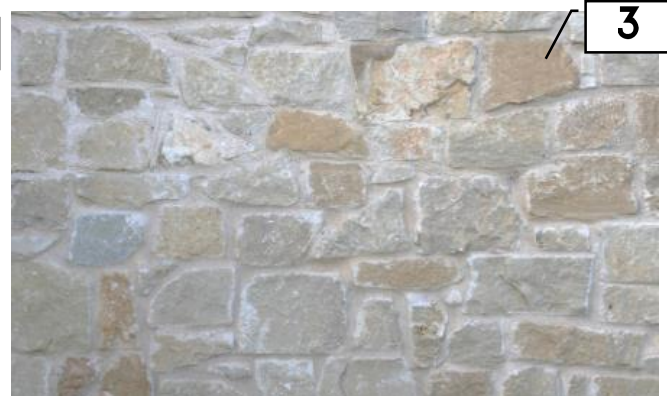

SCOTTSDALE