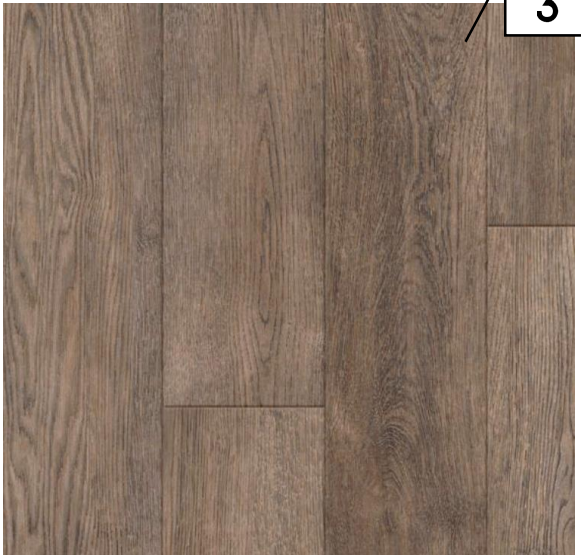

Pearly White
KMW44

1

Pearly White
KMW44

2

4

7

8

3

5

6

Overall Finishes

1	Walls & Ceilings	KMW44 Pearly White
2	Trim & Cabinets Unless Otherwise Noted	KMW44 Pearly White
3	Vinyl Plank	Armstrong Umber
4	Interior Door Hardware	Collected
5	Interior Stain	Old Master's Natural Walnut
6	Carpet	Shaw Ride It Out Taupestone
7	Bedroom Fans	Dement
8	Cabinet Doors	Shaker Style

COLLECTED