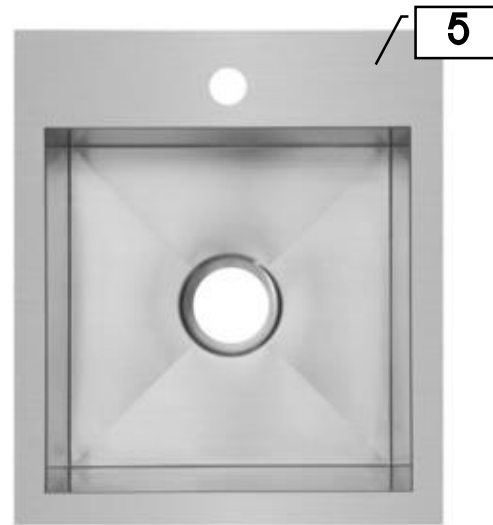

Utility Room

1	Granite	Silver Cloud
2	Cabinets	KM4901 Hugh's Hue
3	Cabinet Hardware	Collected
4	Facuet	Delta Trinsic Arctic Stainless
5	Sink	SHSKDM1515Z1

COLLECTED