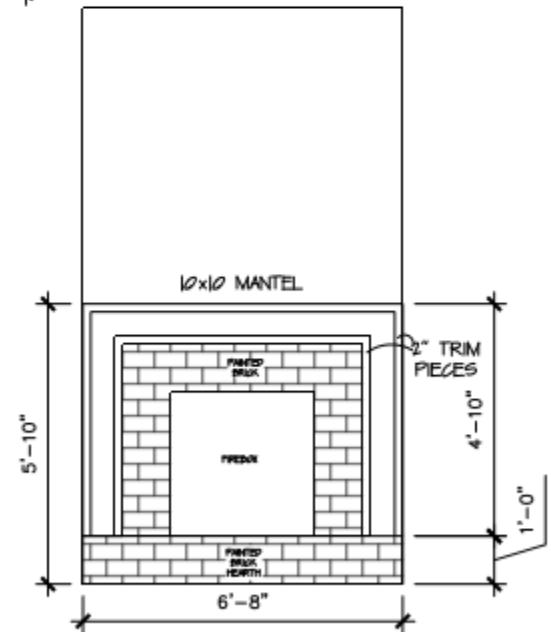

FIREPLACE DESIGN

FIREPLACE ELEVATION

SCALE: 1/2" = 1'-0"