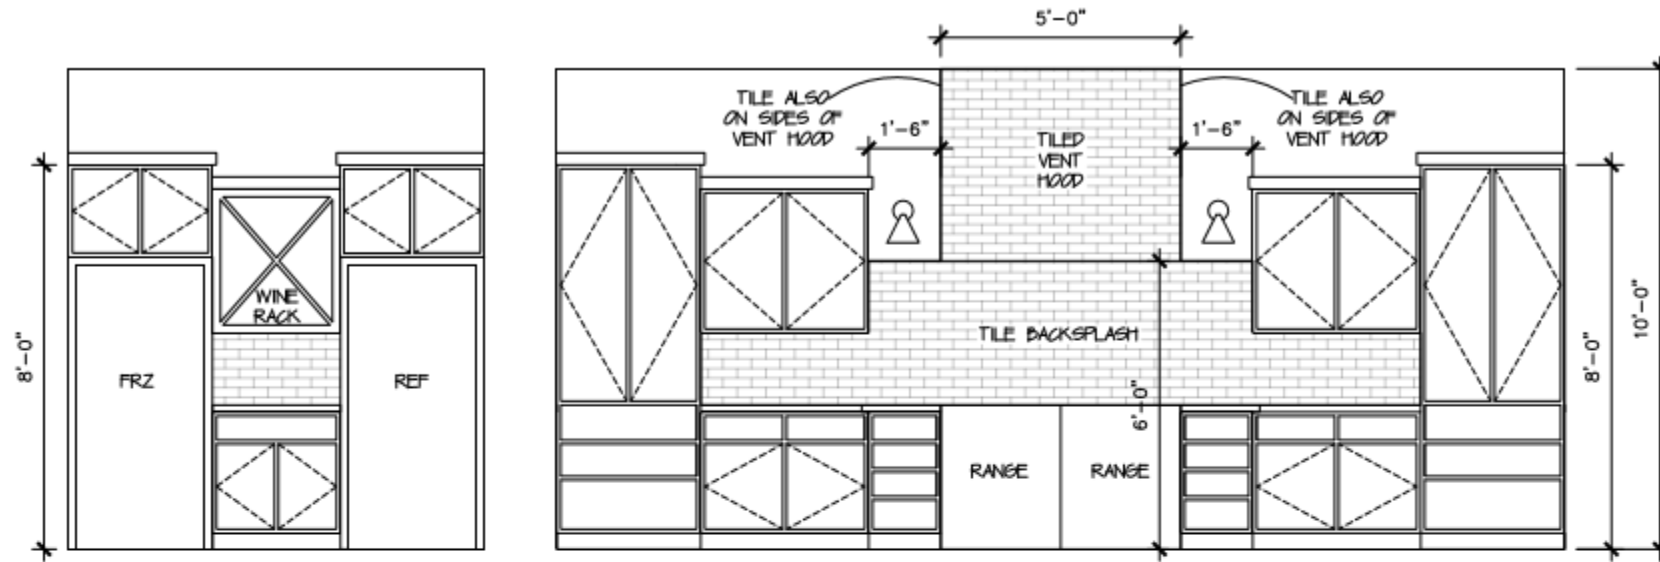

COLLECTED

KITCHEN CABINET ELEVATIONS  
SHAKER STYLE DOOR FRONT

**KITCHEN CABINET ELEVATIONS**

SCALE: 1/2" = 1'-0"

MASTER BATH ELEVATIONS  
SHAKER STYLE DOOR FRONT

**MASTER BATH CABINET ELEVATIONS**

SCALE: 1/2" = 1'-0"