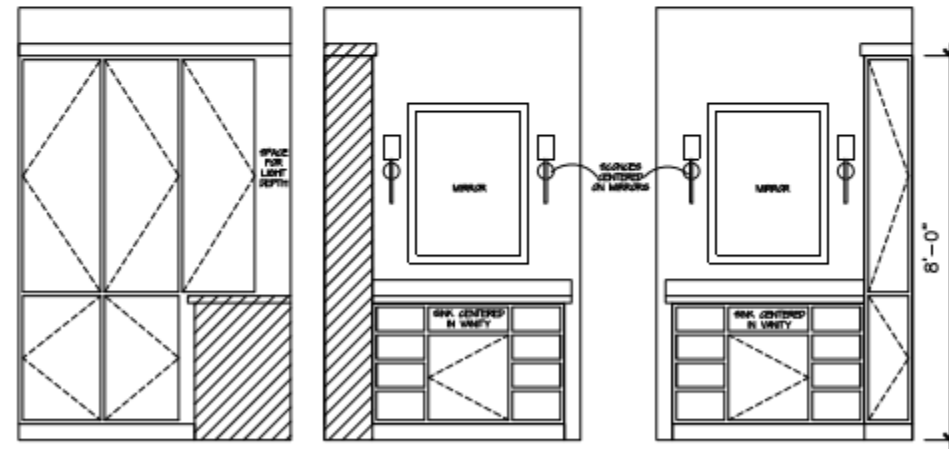

COLLECTED

KITCHEN CABINET ELEVATIONS  
SHAKER STYLE DOOR FRONT

**KITCHEN CABINET ELEVATIONS**

SCALE: 1/2" = 1'-0"

MASTER BATH ELEVATIONS  
SHAKER STYLE DOOR FRONT

**MASTER BATH CABINET ELEVATIONS**

SCALE: 1/2" = 1'-0"