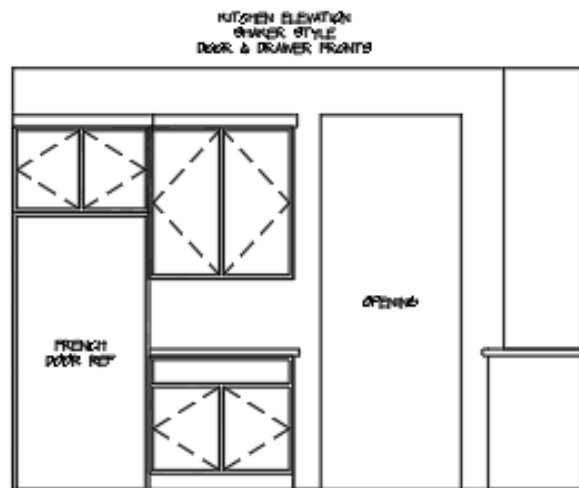

KITCHEN ELEVATIONS
SHAKER STYLE
DOOR & DRAWER FRONTS