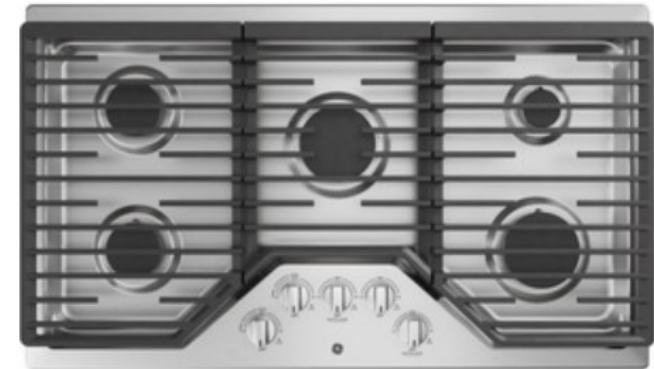

GE GJGP5036SLSS