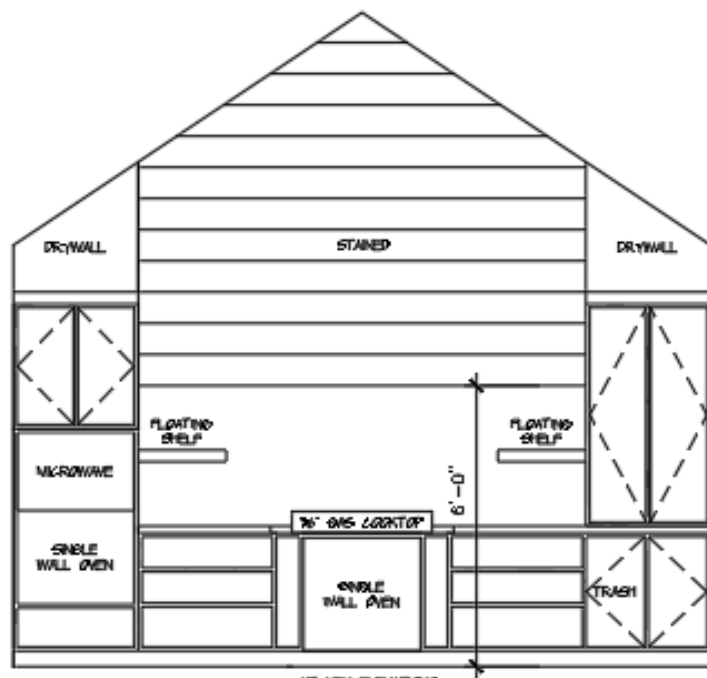

KITCHEN ELEVATIONS
SHAKER STYLE
DOOR & DRAWER FRONTS