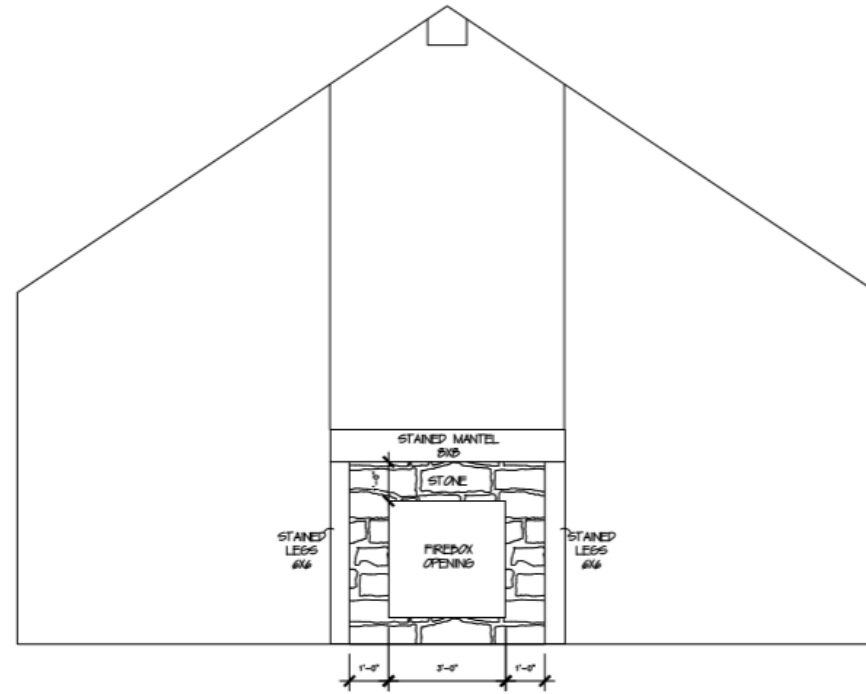

LIVING ROOM ELEVATIONS

SCALE: 1/2" = 1'-0"

KITCHEN ELEVATIONS

SCALE: 1/2" = 1'-0"