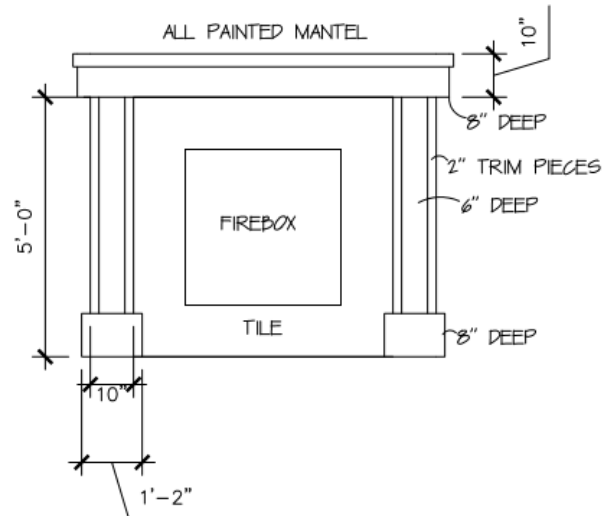

Paint Schedule

Stain Color

Aged Oak

COLLECTED

KITCHEN ISLAND ELEVATIONS

KITCHEN ELEVATIONS

SCALE: 1/2" = 1'-0"

FIREPLACE ELEVATIONS