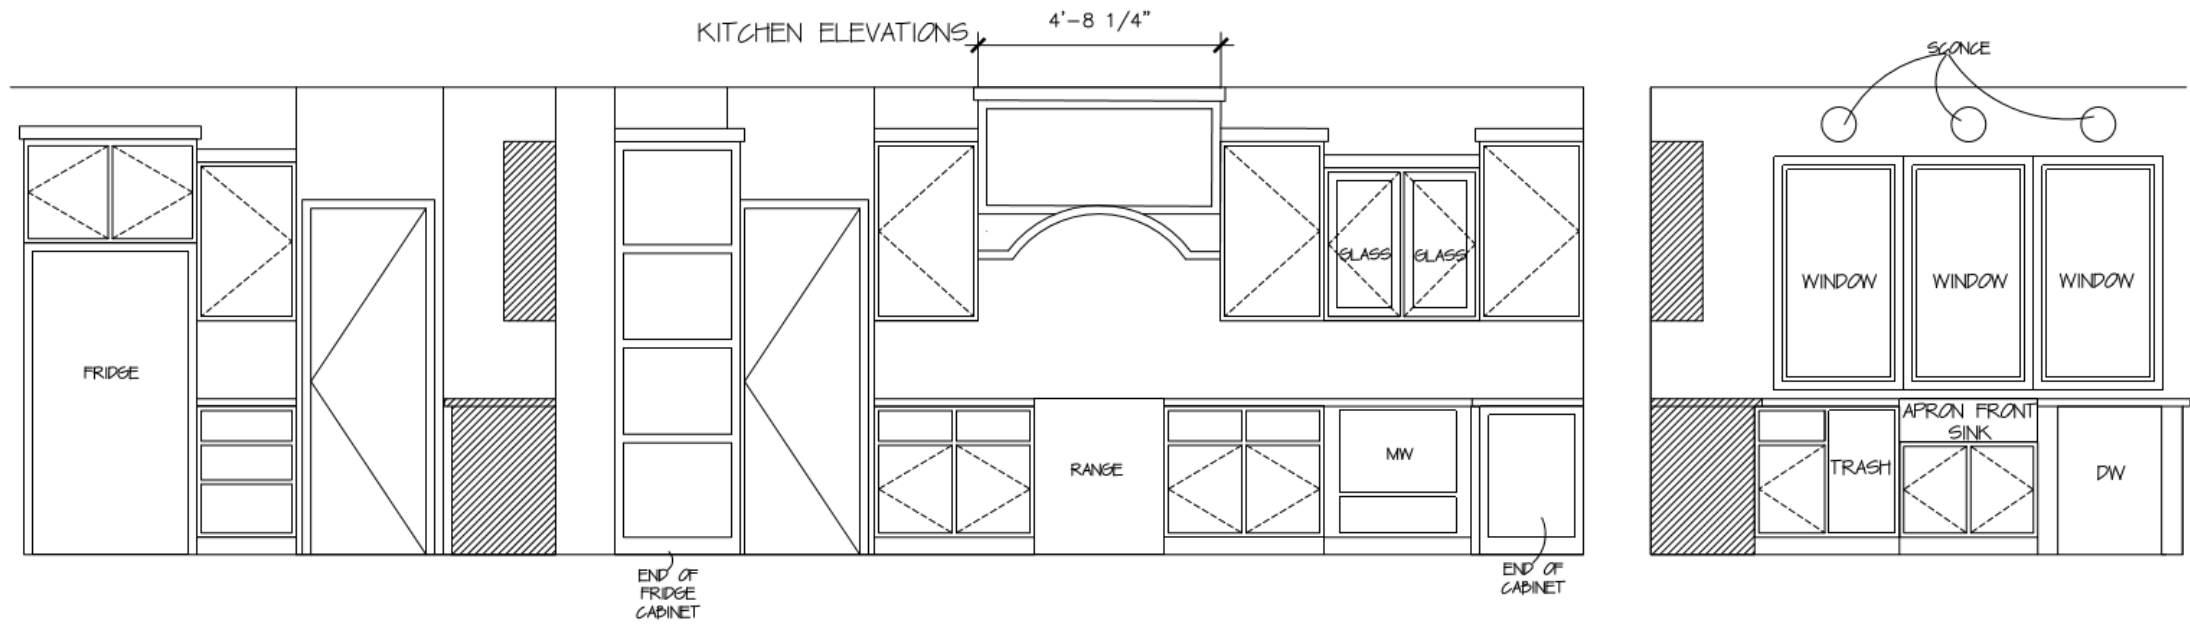

Paint Schedule

Stain Color

Aged Oak

COLLECTED

KITCHEN ISLAND ELEVATIONS

KITCHEN ELEVATIONS

SCALE: 1/2" = 1'-0"

FIREPLACE ELEVATIONS