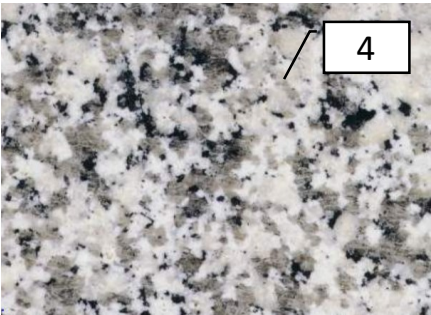

Subtle Shadow
KM4947