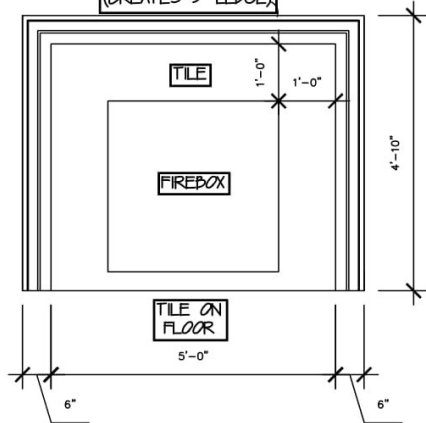

Interior Paint Schedule

COLLECTED

KITCHEN CABINET ELEVATIONS
SHAKER STYLE CABINETS

KITCHEN CABINET ELEVATIONS
SHAKER STYLE CABINETS

FIREPLACE DESIGN

PAINTED
TRIM WORK
MANTEL
(CREATES 5" LEDGE)

PAINTED

PAINTED