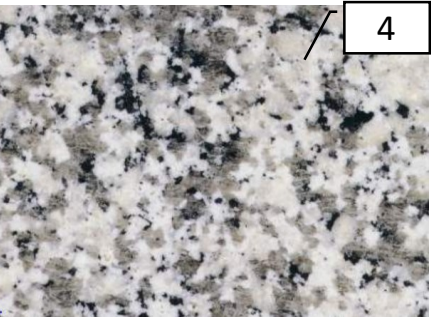

4

Subtle Shadow
KM4947

5