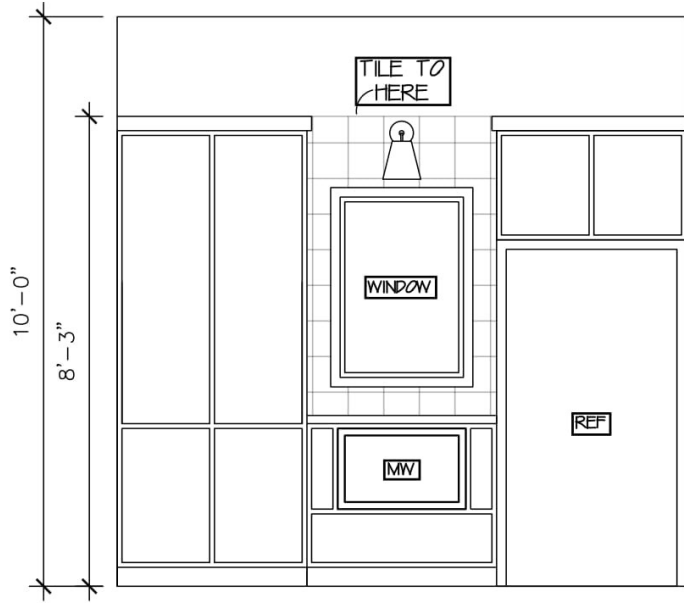

Interior Paint Schedule

COLLECTED

KITCHEN CABINET ELEVATIONS
SHAKER STYLE CABINETS

KITCHEN CABINET ELEVATIONS
SHAKER STYLE CABINETS

FIREPLACE DESIGN

PAINTED
TRIM WORK
MANTEL
(CREATES 5" LEDGE)

PAINTED

PAINTED