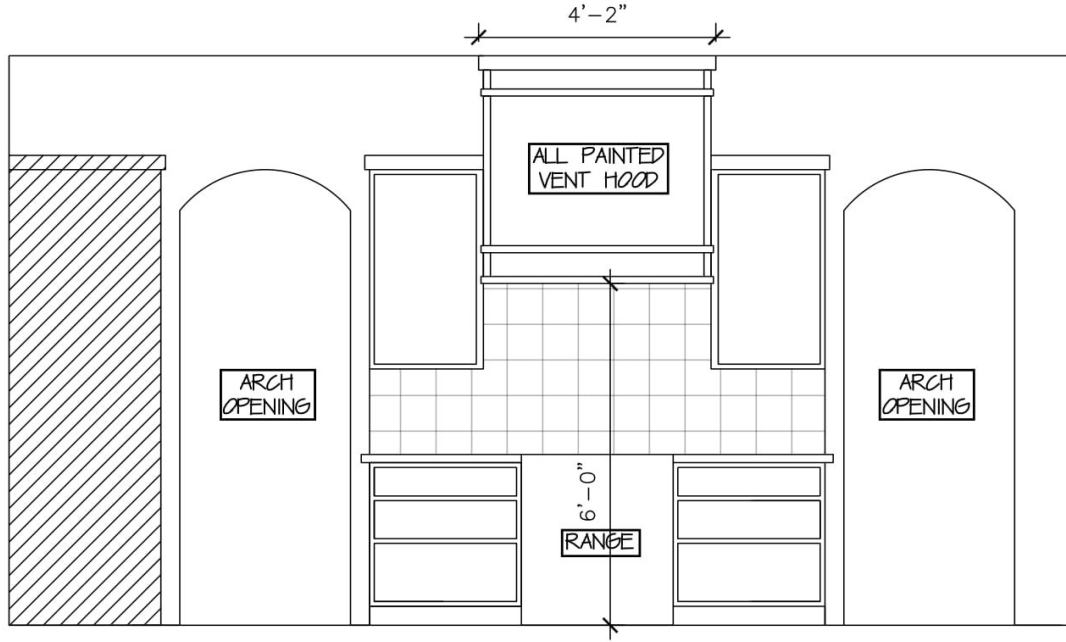

Interior Paint Schedule

COLLECTED

KITCHEN CABINET ELEVATIONS
SHAKER STYLE CABINETS

KITCHEN CABINET ELEVATIONS
SHAKER STYLE CABINETS

FIREPLACE DESIGN

PAINTED
TRIM WORK
MANTEL
(CREATES 5" LEDGE)

PAINTED

PAINTED