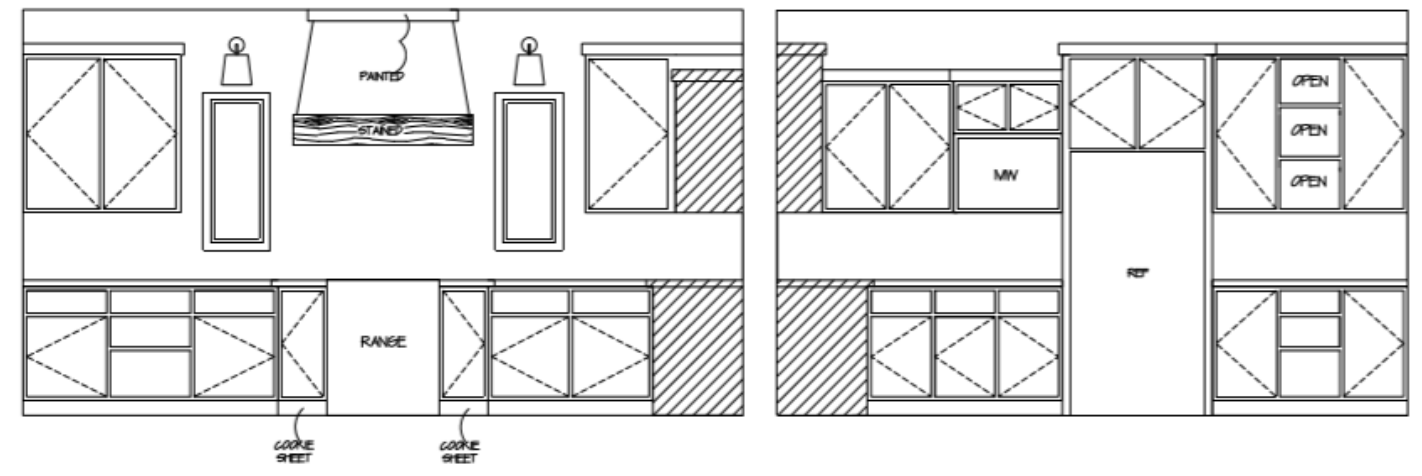

KITCHEN ELEVATIONS

SCALE: 1/2" = 1'-0"