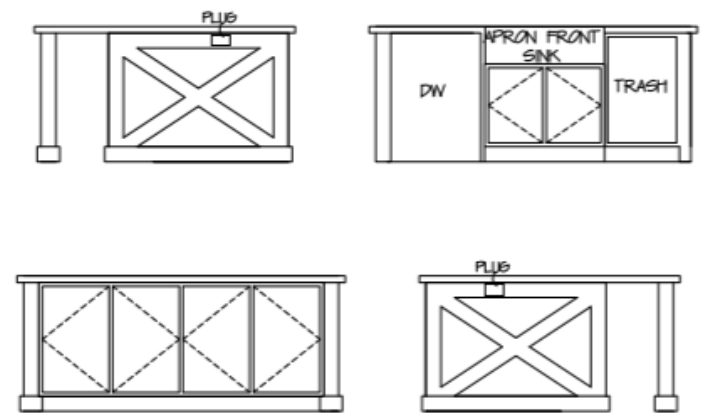

KITCHEN ELEVATIONS

SCALE: 1/2" = 1'-0"