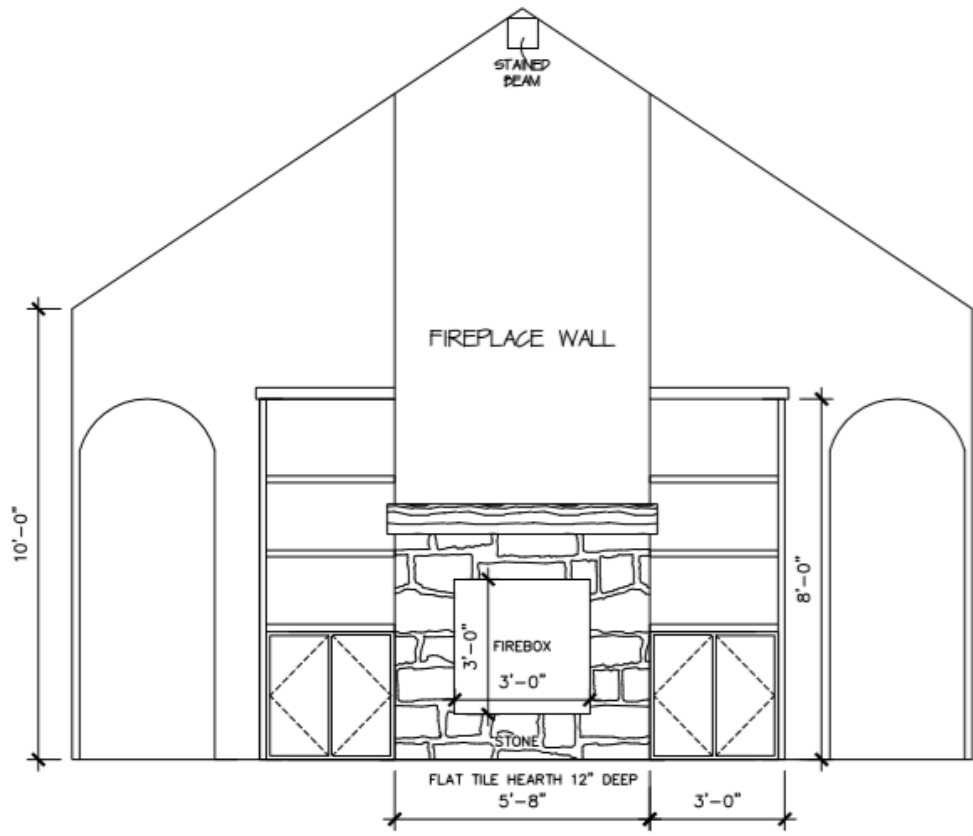

Appliances

GE GGD635HSJSS

GE GGFE26JSMSS

GE GJGS760SELSS

BROAN BPM250

GPEB7227SLSS

LIVING ROOM FIREPLACE WALL

SCALE: 1/2" = 1'-0"

KITCHEN ELEVATIONS

SCALE: 1/2" = 1'-0"