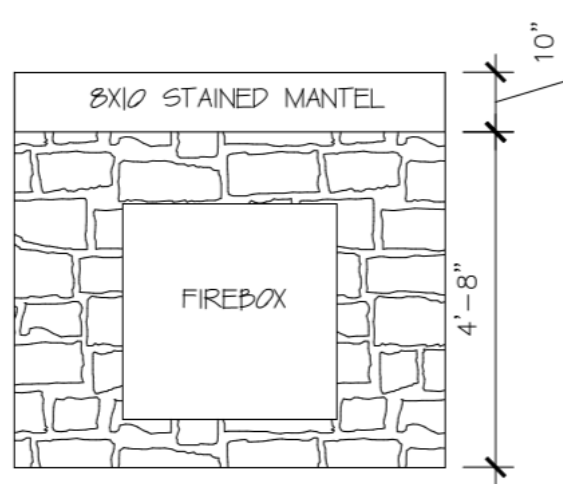

Installation Kit
WMK2220AS Black-on-Stainless

KITCHEN ELEVATIONS

SCALE: 1" = 1'-0"

ENCLOSE
SIDES
OF ISLAND

FIREPLACE DESIGN

SCALE: 1" = 1'-0"