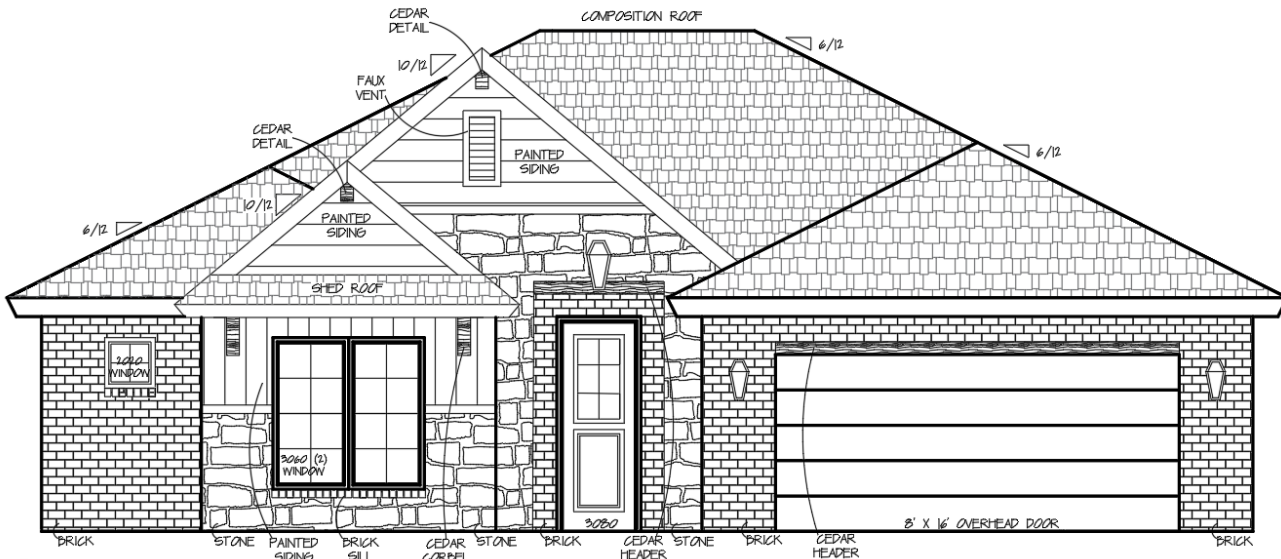

Exterior Finishes

1	Roof	Malarkey - Heather
2	Brick	ACME - Autumn Lane
3	Stone	Cobra - Tumbleweed Regular Chop
4	Light Over Front Door	Dement
5	Lights by Garage	Dement
6	Front Door Handle Set	Collected
7	Trim & Garage Door	KMA89 Black Oak
8	Siding	KM4945 Secret Passageway
9	Front Door	KM4943 Subway

COLLECTED