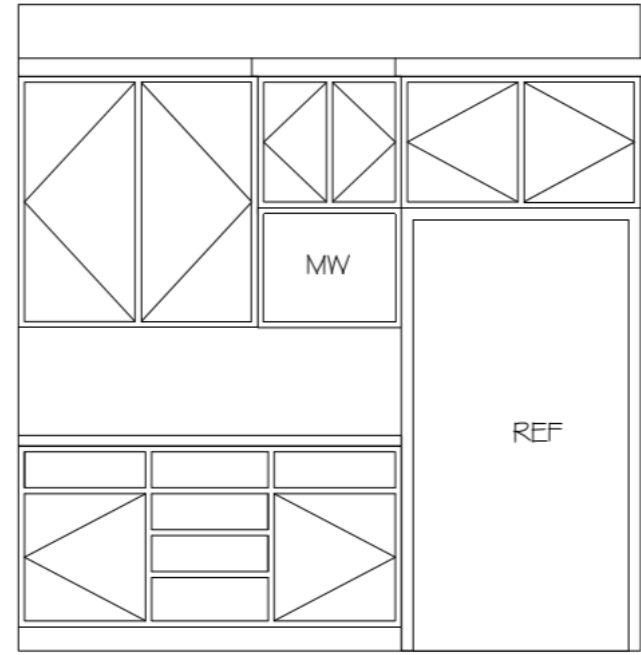

Installation Kit
WMK2220AS Black-on-Stainless

KITCHEN ELEVATIONS

SCALE: 1" = 1'-0"

ENCLOSE
SIDES
OF ISLAND

FIREPLACE DESIGN

SCALE: 1" = 1'-0"