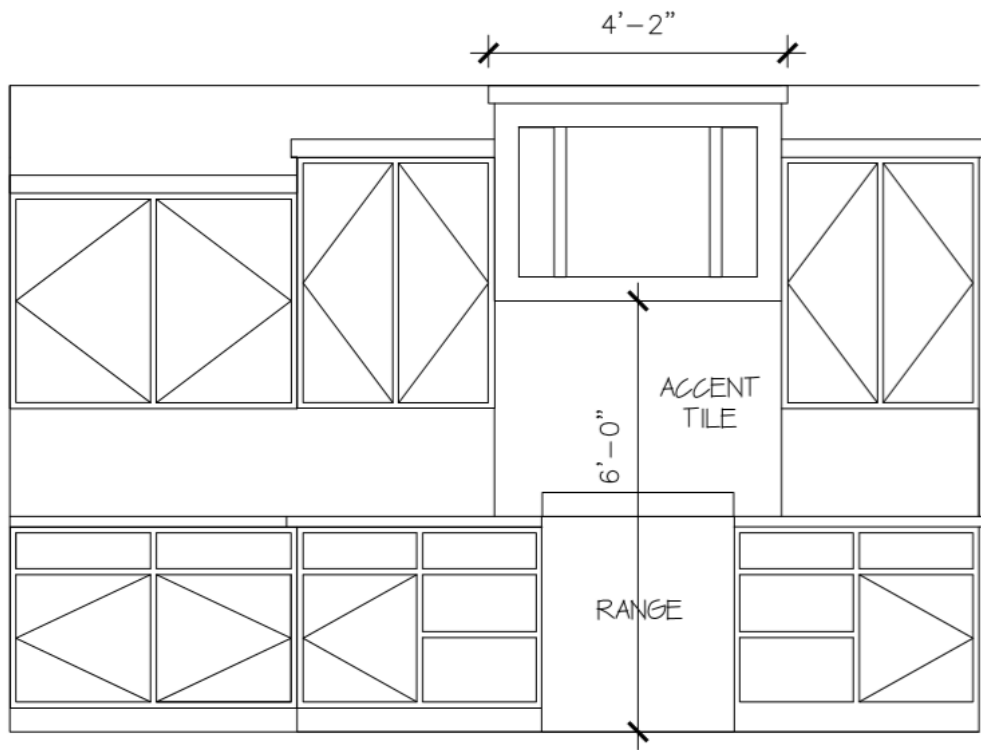

Installation Kit
WMK2220AS Black-on-Stainless

KITCHEN ELEVATIONS

SCALE: 1" = 1'-0"

ENCLOSE
SIDES
OF ISLAND

FIREPLACE DESIGN

SCALE: 1" = 1'-0"