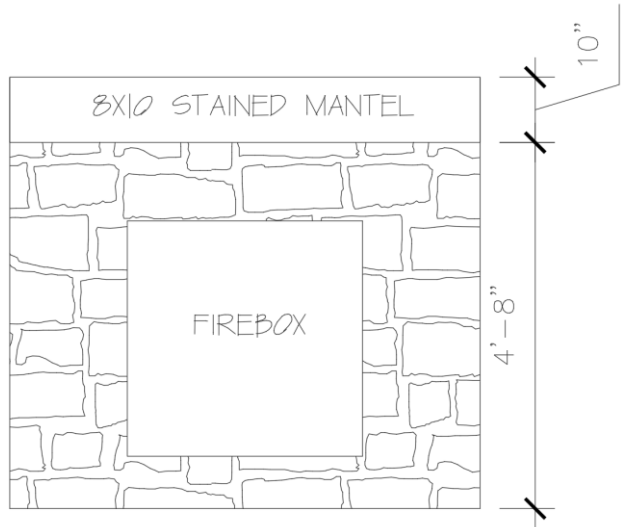

Living Finishes

1	Mantel - Stain Interior beam stain	Old Masters - Dark Walnut
2	Stone Fireplace	Cobra - Tumbleweed Regular Chop
3	Ceiling Fan	From Dement Lighting
4	Entry Light	From Dement Lighting

COLLECTED