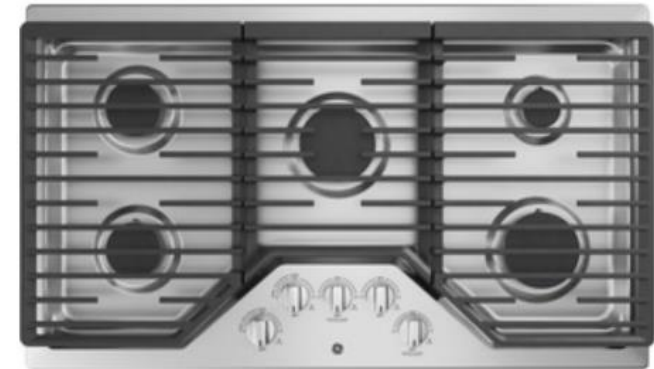

GE GJGP5036SLSS