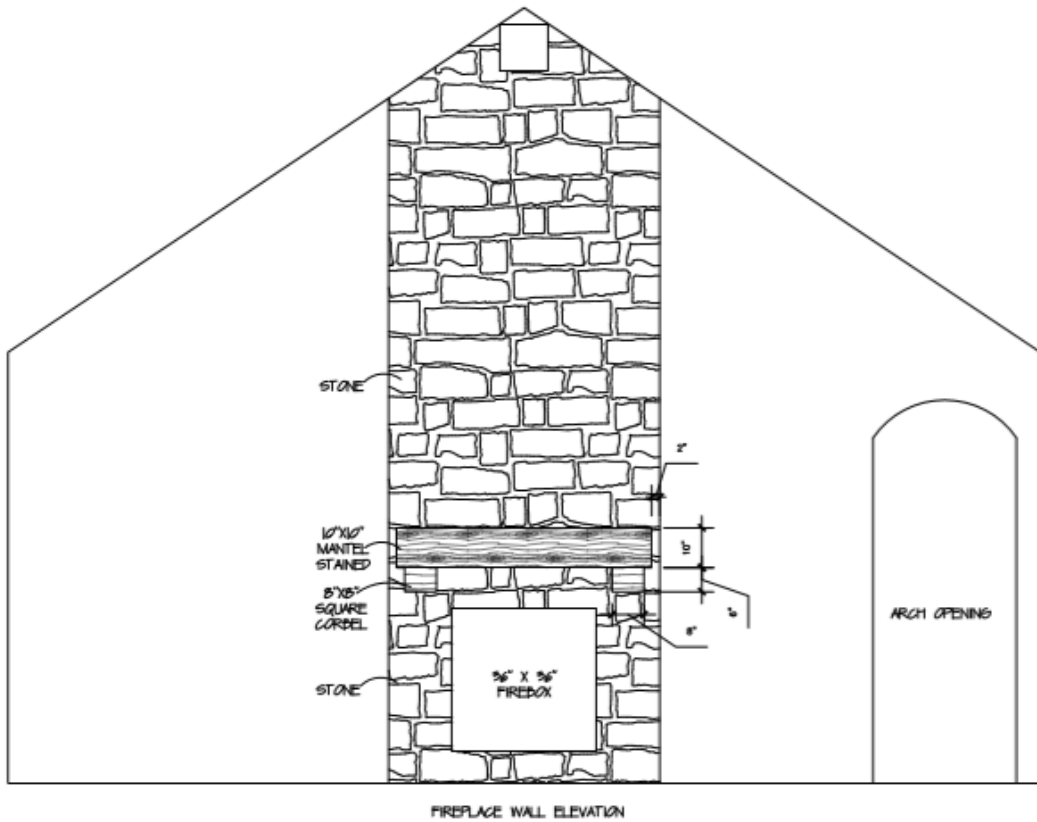

BROAN BPM250

GPEB7227SLSS

GE GJGP5036SLSS

Interior Elevations

FIREPLACE WALL ELEVATION

KITCHEN ELEVATION
SHAKER STYLE
DOOR & DRAWER FRONTS

KITCHEN ELEVATIONS
SHAKER STYLE
DOOR & DRAWER FRONTS

ISLAND ELEVATIONS
SHAKER STYLE
DOOR & DRAWER FRONTS