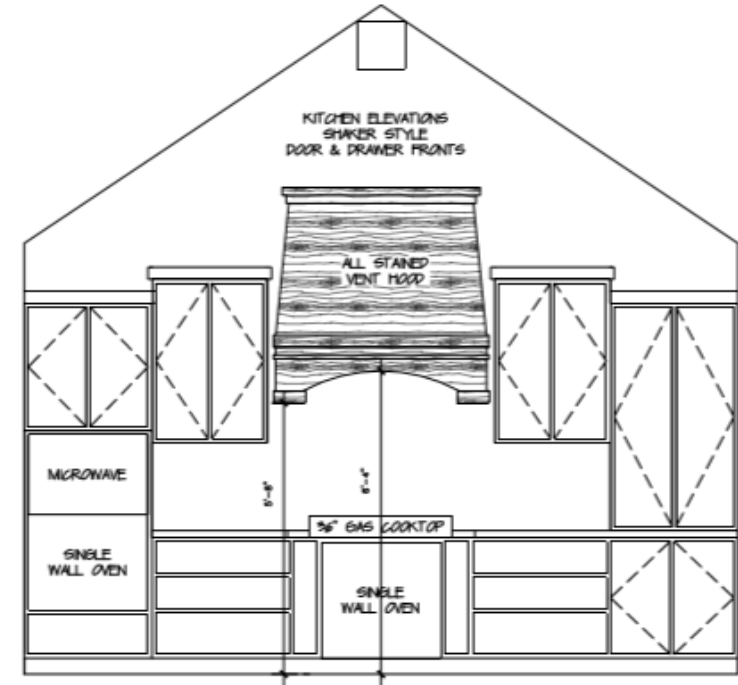

BROAN BPM250

GPEB7227SLSS

GE GJGP5036SLSS

Interior Elevations

FIREPLACE WALL ELEVATION

KITCHEN ELEVATION
SHAKER STYLE
DOOR & DRAWER FRONTS

KITCHEN ELEVATIONS
SHAKER STYLE
DOOR & DRAWER FRONTS

ISLAND ELEVATIONS
SHAKER STYLE
DOOR & DRAWER FRONTS