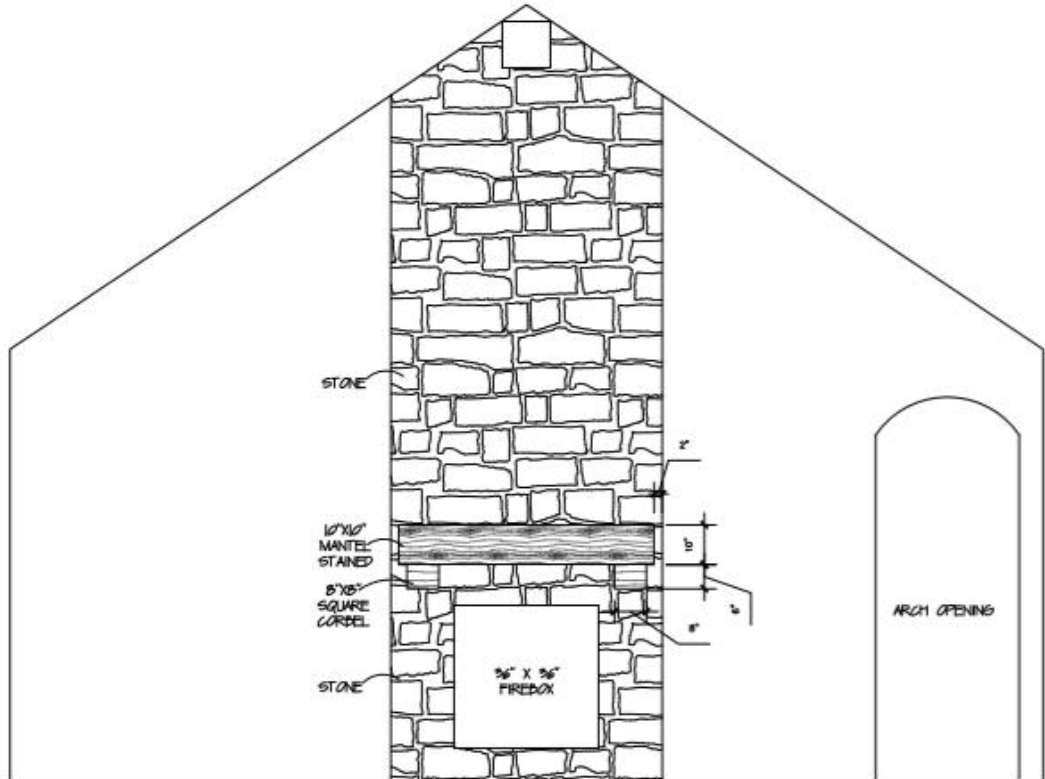

**Changes or Upgrades
-Levers for Door Hardware**

1

2

3

FIREPLACE WALL ELEVATION

4

Living Room & Entry Selections

1	Fireplace Mantel Stain	Old Master's – Provencal
2	Fireplace Stone	Austin Stone – White – White Mortar
3	Living Chandelier	Dement
4	Entry Light	Dement