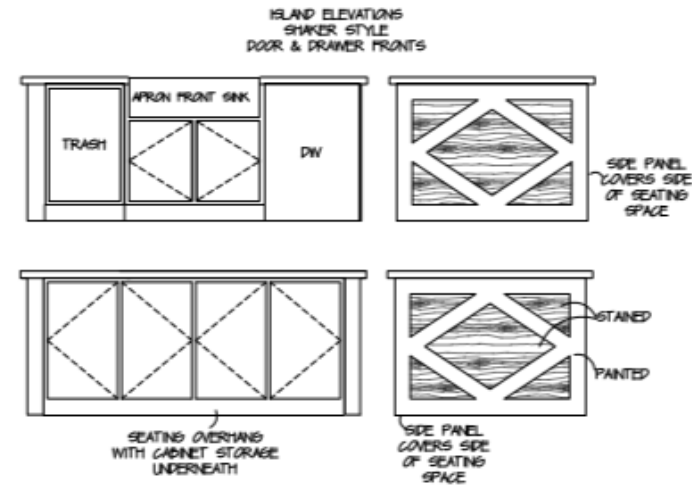

BROAN BPM250

GPEB7227SLSS

GE GJGP5036SLSS

Interior Elevations

FIREPLACE WALL ELEVATION

KITCHEN ELEVATION
SHAKER STYLE
DOOR & DRAWER FRONTS

KITCHEN ELEVATIONS
SHAKER STYLE
DOOR & DRAWER FRONTS

ISLAND ELEVATIONS
SHAKER STYLE
DOOR & DRAWER FRONTS