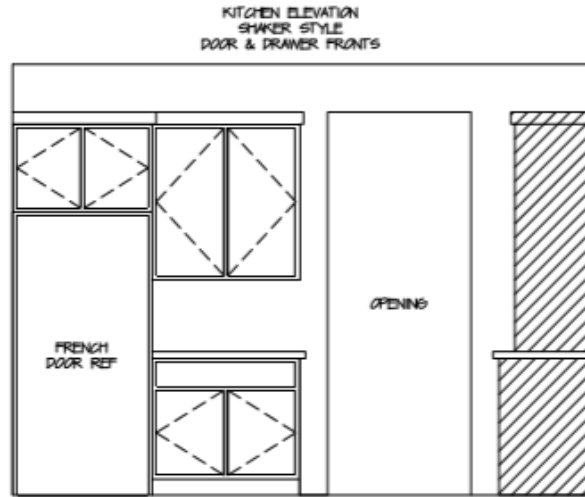

BROAN BPM250

GPEB7227SLSS

GE GJGP5036SLSS

Interior Elevations

FIREPLACE WALL ELEVATION

KITCHEN ELEVATION
SHAKER STYLE
DOOR & DRAWER FRONTS

KITCHEN ELEVATIONS
SHAKER STYLE
DOOR & DRAWER FRONTS

ISLAND ELEVATIONS
SHAKER STYLE
DOOR & DRAWER FRONTS