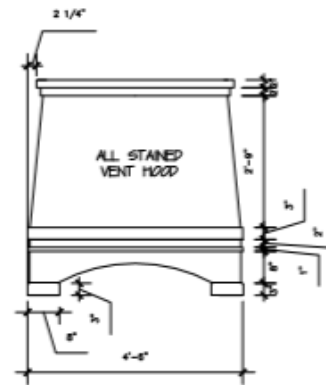

BROAN BPM250

GPEB7227SLSS

GE GJGP5036SLSS

Interior Elevations

FIREPLACE WALL ELEVATION

KITCHEN ELEVATION
SHAKER STYLE
DOOR & DRAWER FRONTS

KITCHEN ELEVATIONS
SHAKER STYLE
DOOR & DRAWER FRONTS

ISLAND ELEVATIONS
SHAKER STYLE
DOOR & DRAWER FRONTS