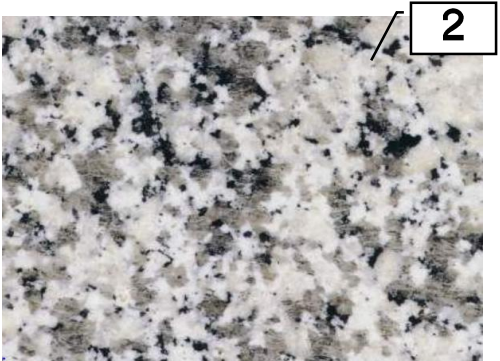

Shared Bath Selections

1	Plumbing	Linden – Brushed Nickel
2	Counter Tops	Valle Nevada
3	Cabinets	KM4906 Campfire Smoke
4	Cabinet Hardware	Collected
5	Accent Tile – 2 Sheets Along top of Shower	MSI Marbella Diamond Grout: Frost Trim: White Schluter
6	Main Shower Tile	4 x 16 In Stock White Subway Tile Grout: Frost Trim: White Schluter
7	Vanity Lights (2)	Dement

Campfire Smoke
KM4906