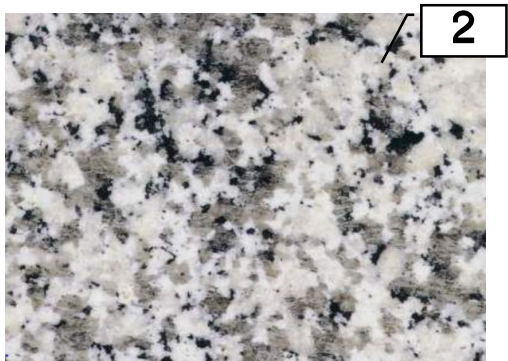

Guest Bath Selections

1	Plumbing	Linden – Brushed Nickel
2	Counter Tops	Valle Nevada
3	Cabinets	KM4906 Campfire Smoke
4	Cabinet Hardware	Collected
5	Accent Tile – entire back wall of shower	MSI Georama Grigio Polished Grout: Cobblestone Trim: Brushed Nickel Schluter
6	Main Shower Tile	MSI Sande Grey Polished Grout: Cobblestone Trim: Brushed Nickel Schluter
7	Vanity Light	Dement