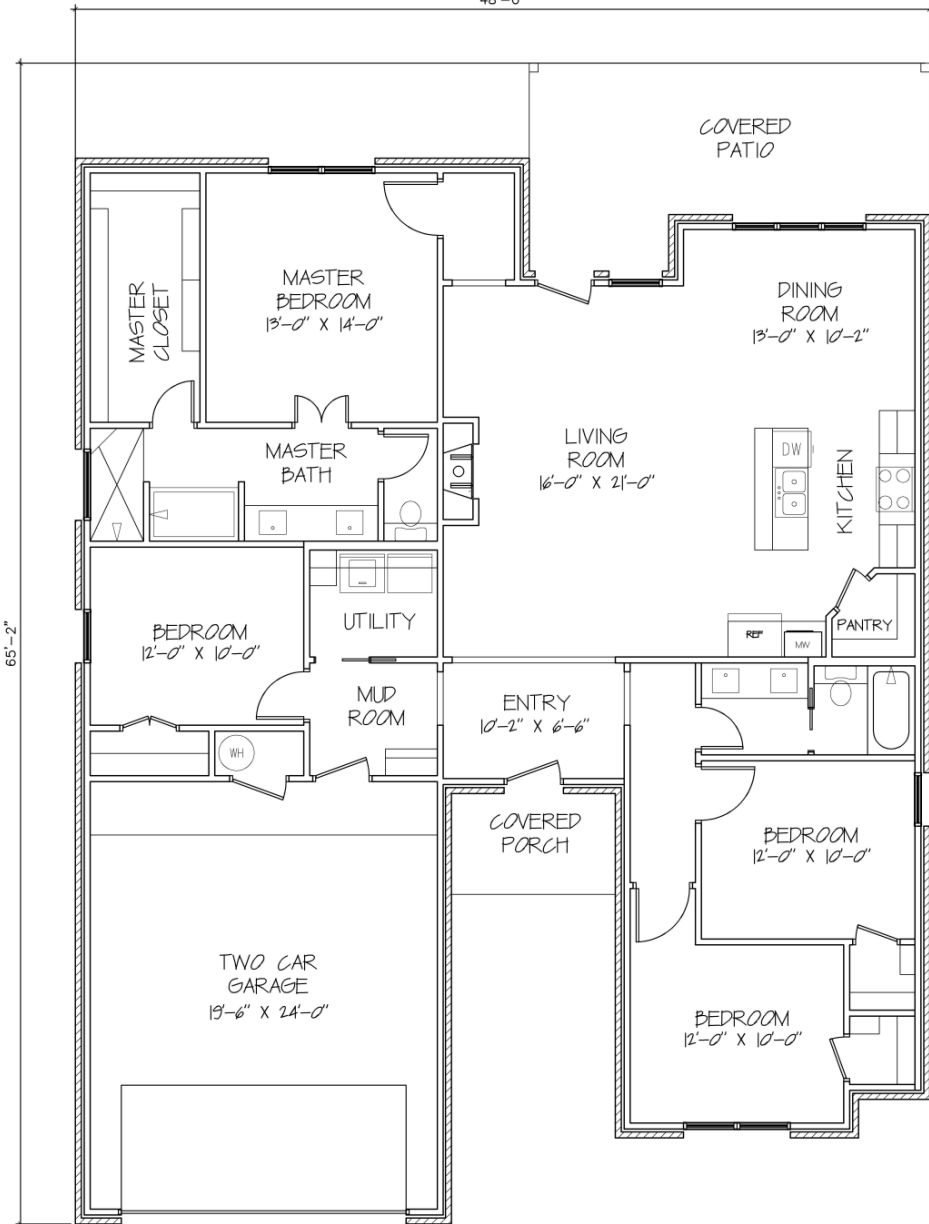

48'-0"

Southern Homes

BY DAN WILSON

The Hilcroft

4/2/2 | 1,921 SF

Residence Features:

- Open Concept Floor Plan
- Luxury Vinyl Plank Flooring
- Stainless Steel GE Appliances
- Custom Cabinets
- Vent Hood & Fireplace Design
- Gas Fireplace
- Sod, Landscape, & Fence
- Sprinkler System