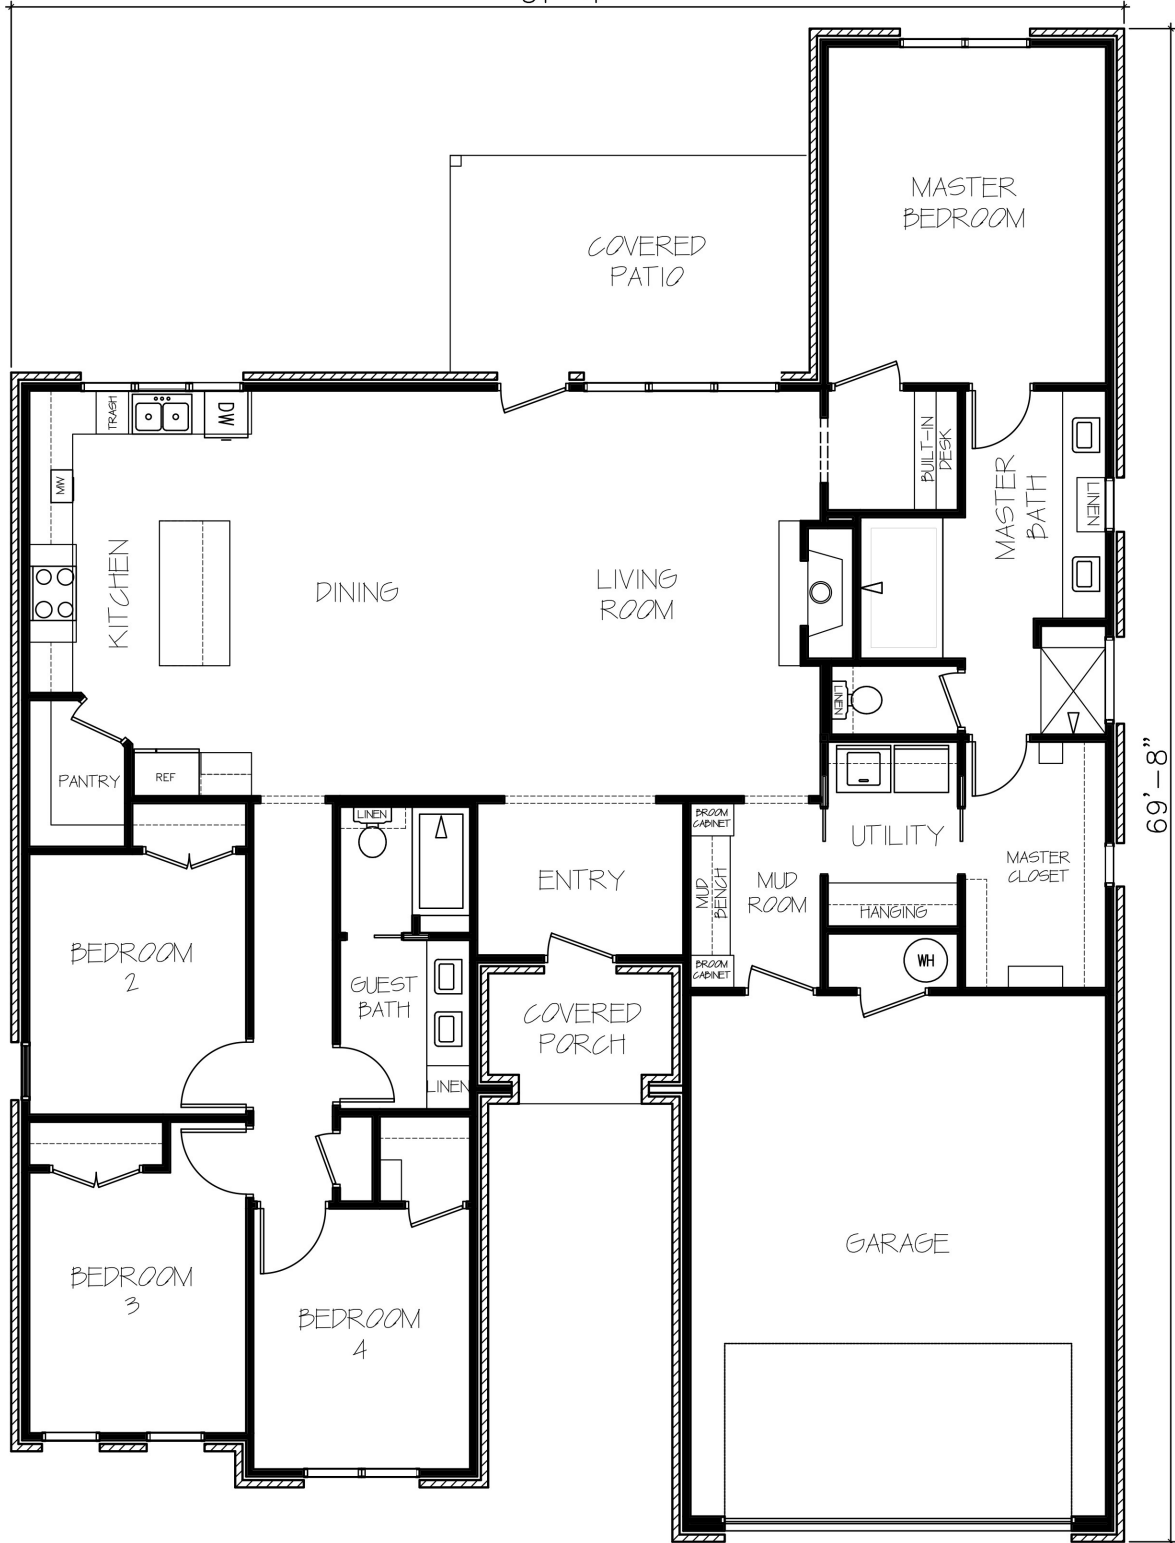

ASHFORD

2,157 SF

51'-4"

Southern Homes

BY DAN WILSON