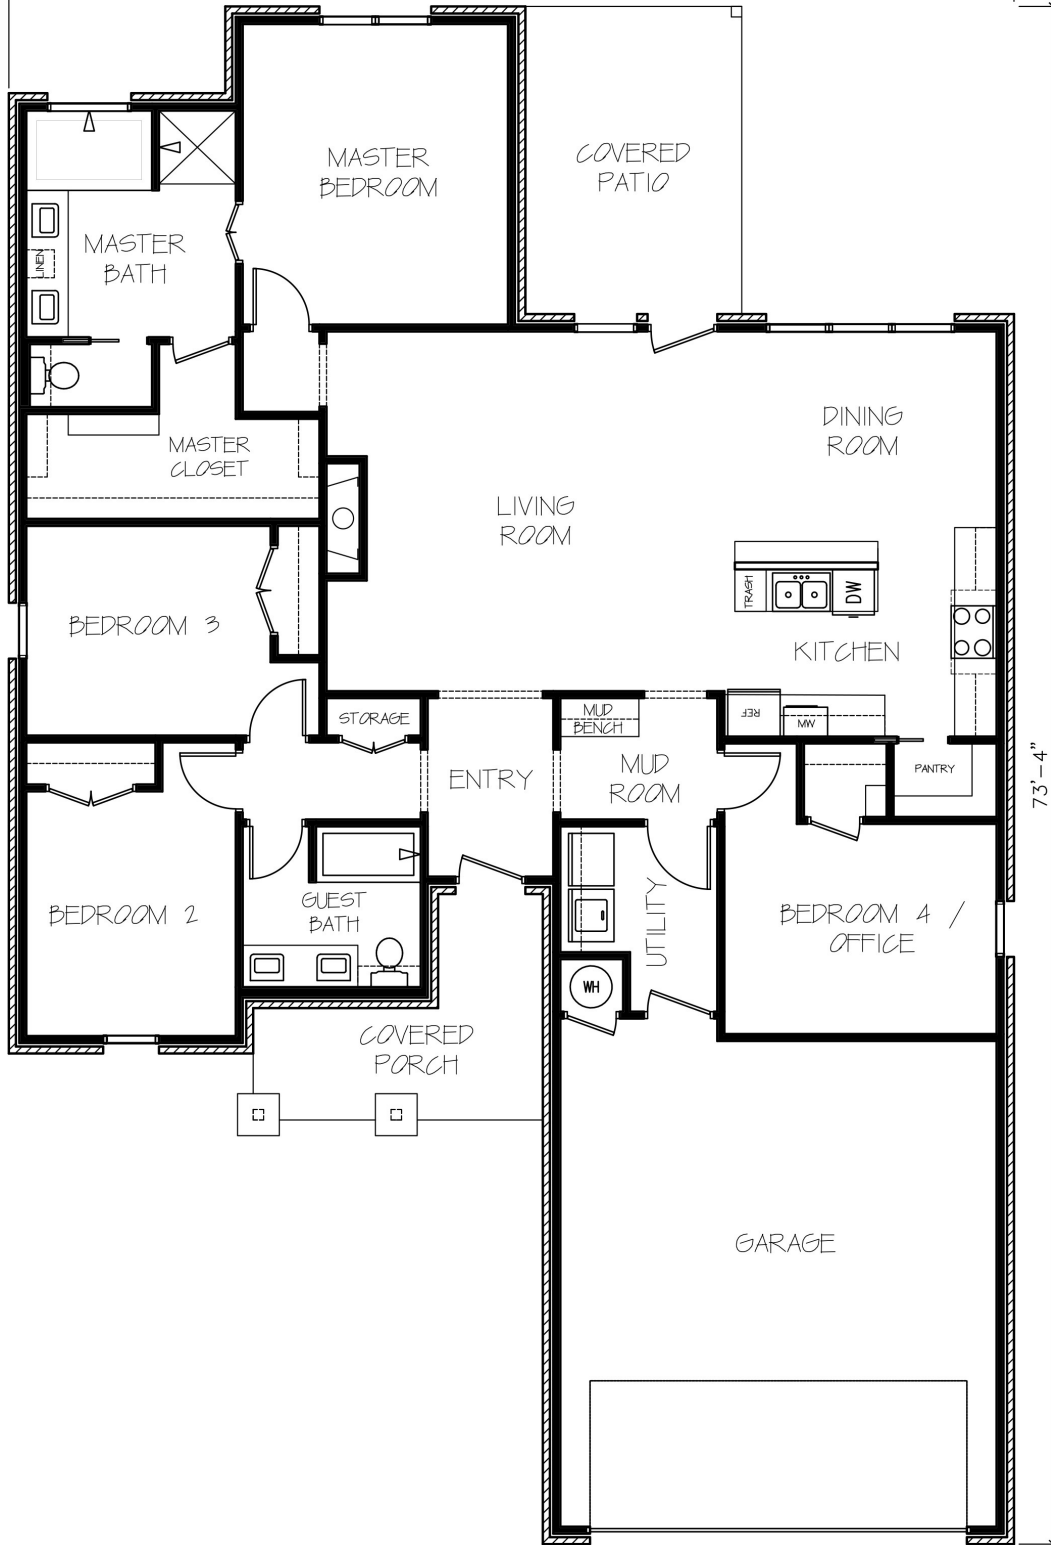

# LORETO

1,922 SF

48'-0"

73'-4"

## Southern Homes

BY DAN WILSON