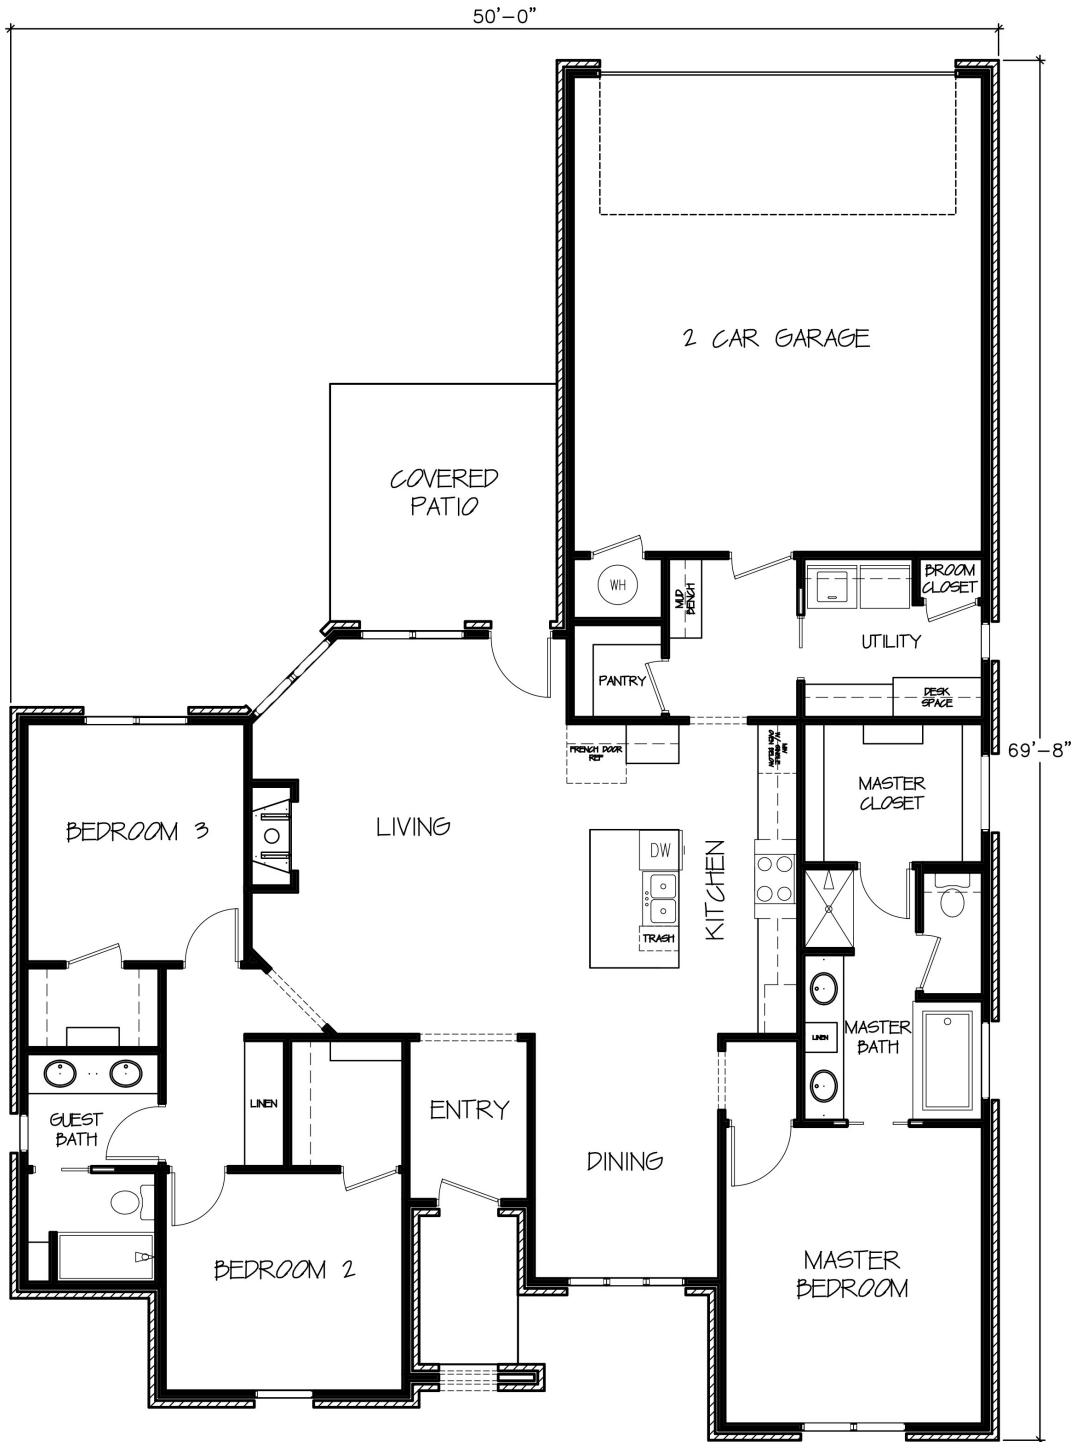

TESERO

1,866 SF

Southern Homes

BY DAN WILSON