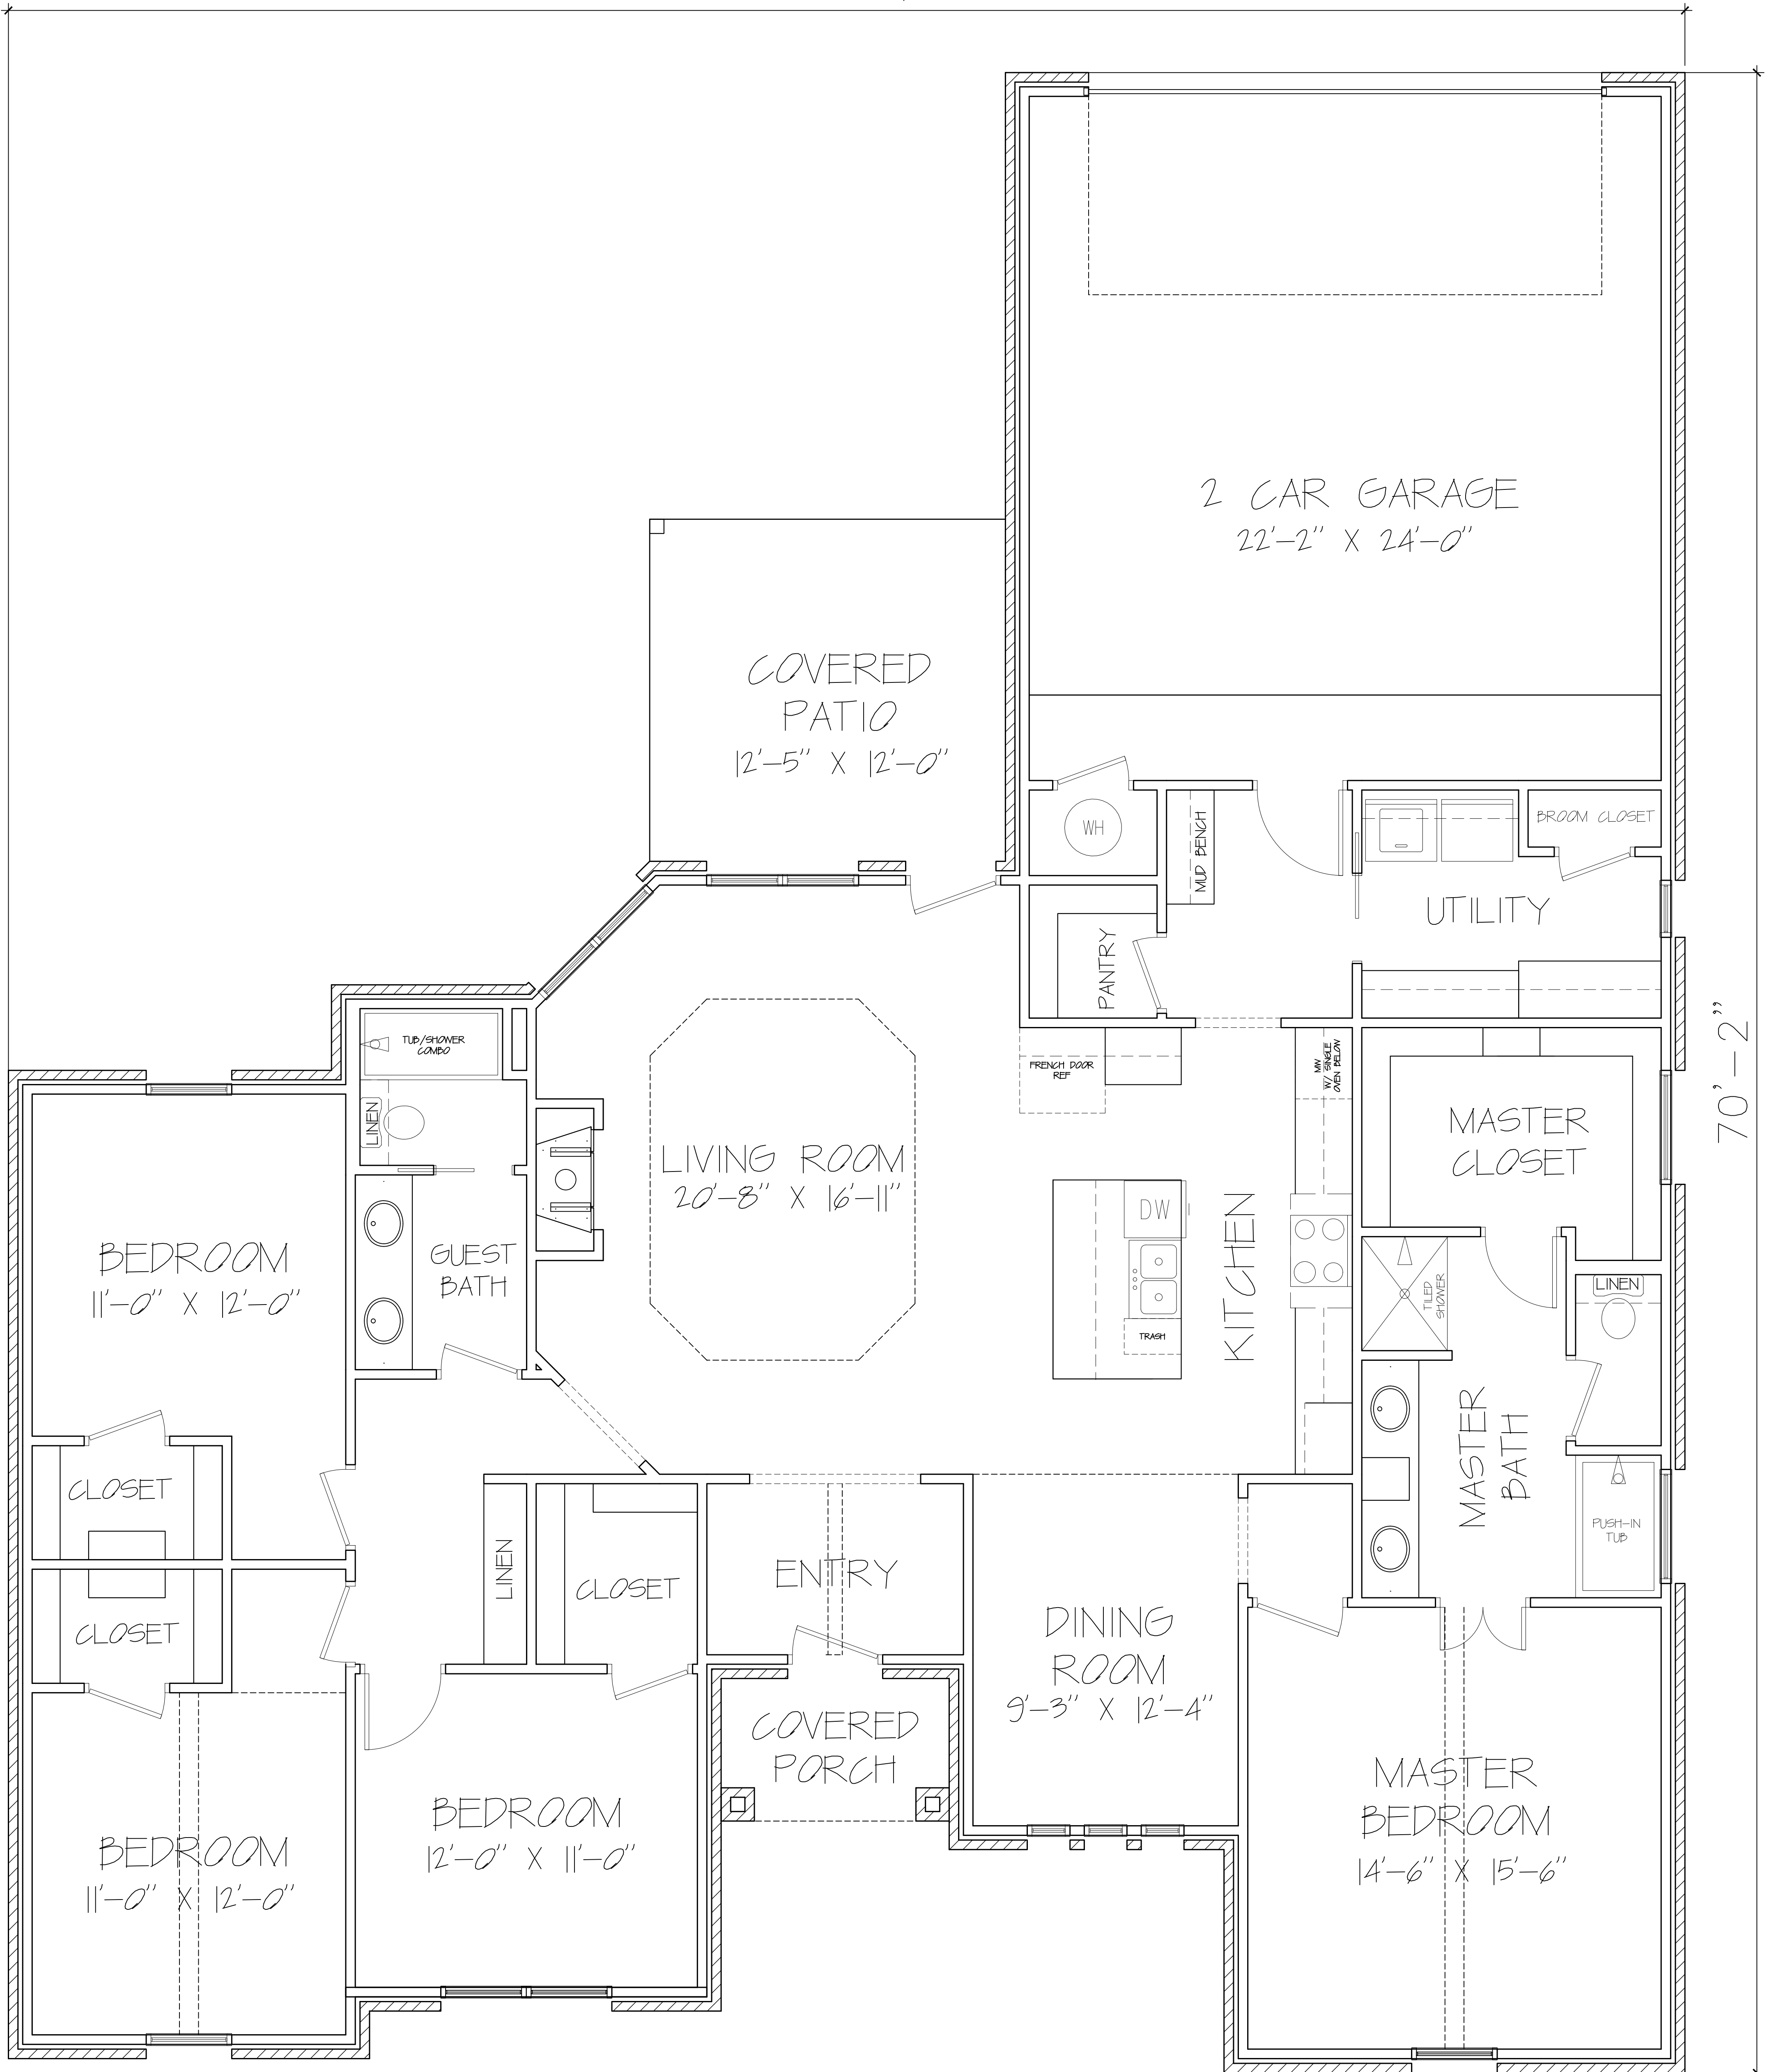

58'-9 3/4"

2 CAR GARAGE  
22'-2" X 24'-0"

COVERED  
PATIO  
12'-5" X 12'-0"

LIVING ROOM  
20'-8" X 16'-11"

BEDROOM  
11'-0" X 12'-0"

GUEST  
BATH

CLOSET

CLOSET

BEDROOM  
11'-0" X 12'-0"

BEDROOM  
12'-0" X 11'-0"

ENTRY

COVERED  
PORCH

DINING  
ROOM  
9'-3" X 12'-4"

MASTER  
BEDROOM  
14'-6" X 15'-6"

MASTER  
CLOSET

MASTER  
BATH

LINEN

PUSH-IN  
TUB

UTILITY

BROOM CLOSET

WH

PANTRY

MUD BENCH

FRENCH DOOR  
REF

DW

TRASH

KITCHEN

VIEW  
OF OCEAN  
FROM PORCH

TUB  
SHOWER  
COMBO

LINEN

70'-2"